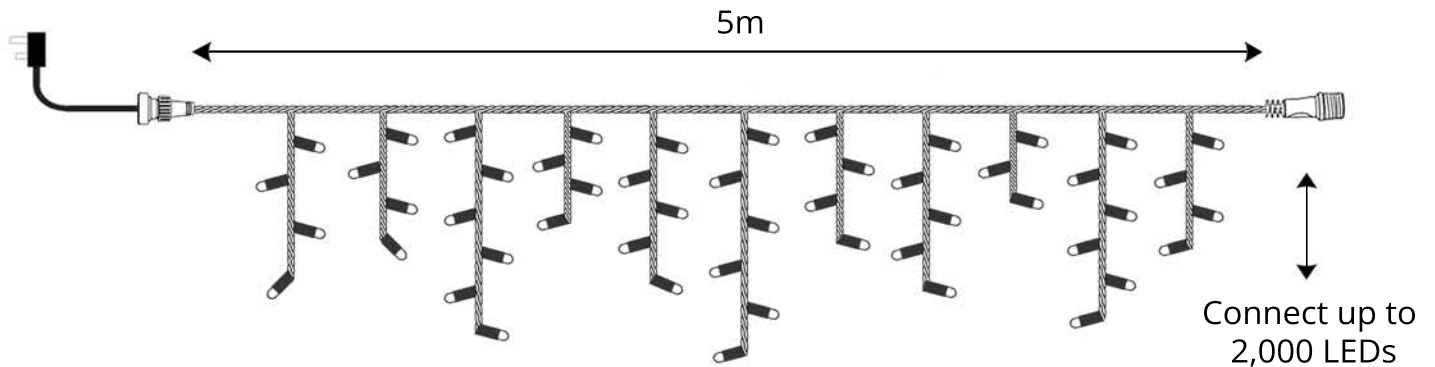

LED ICICLE LIGHTS WARM WHITE WITH ICE WHITE FLASH

Product Specifications

•Power Input: 220V - 240V	•Length: 5 Metre	•Number of LEDs: 100 per set
•Watts: 6W per set	•Connectable: 100mtrs with 2,000 LEDs (20 sets)	•Standards: CE Standards.
•Environment: Weatherproof - IP65	•Drop: 30, 40, 60, 70CM	•Cable Colour: White Rubber
•LED Colours: Warm White Static With Ice White Flash	•Conectors: Male & Female	•Mounting: Cable ties

Dimensions

This product is classed as Electrical or Electronic equipment and should not be disposed with other household or commercial waste at the end of its useful life. The goods must be disposed according to your local council guidelines.