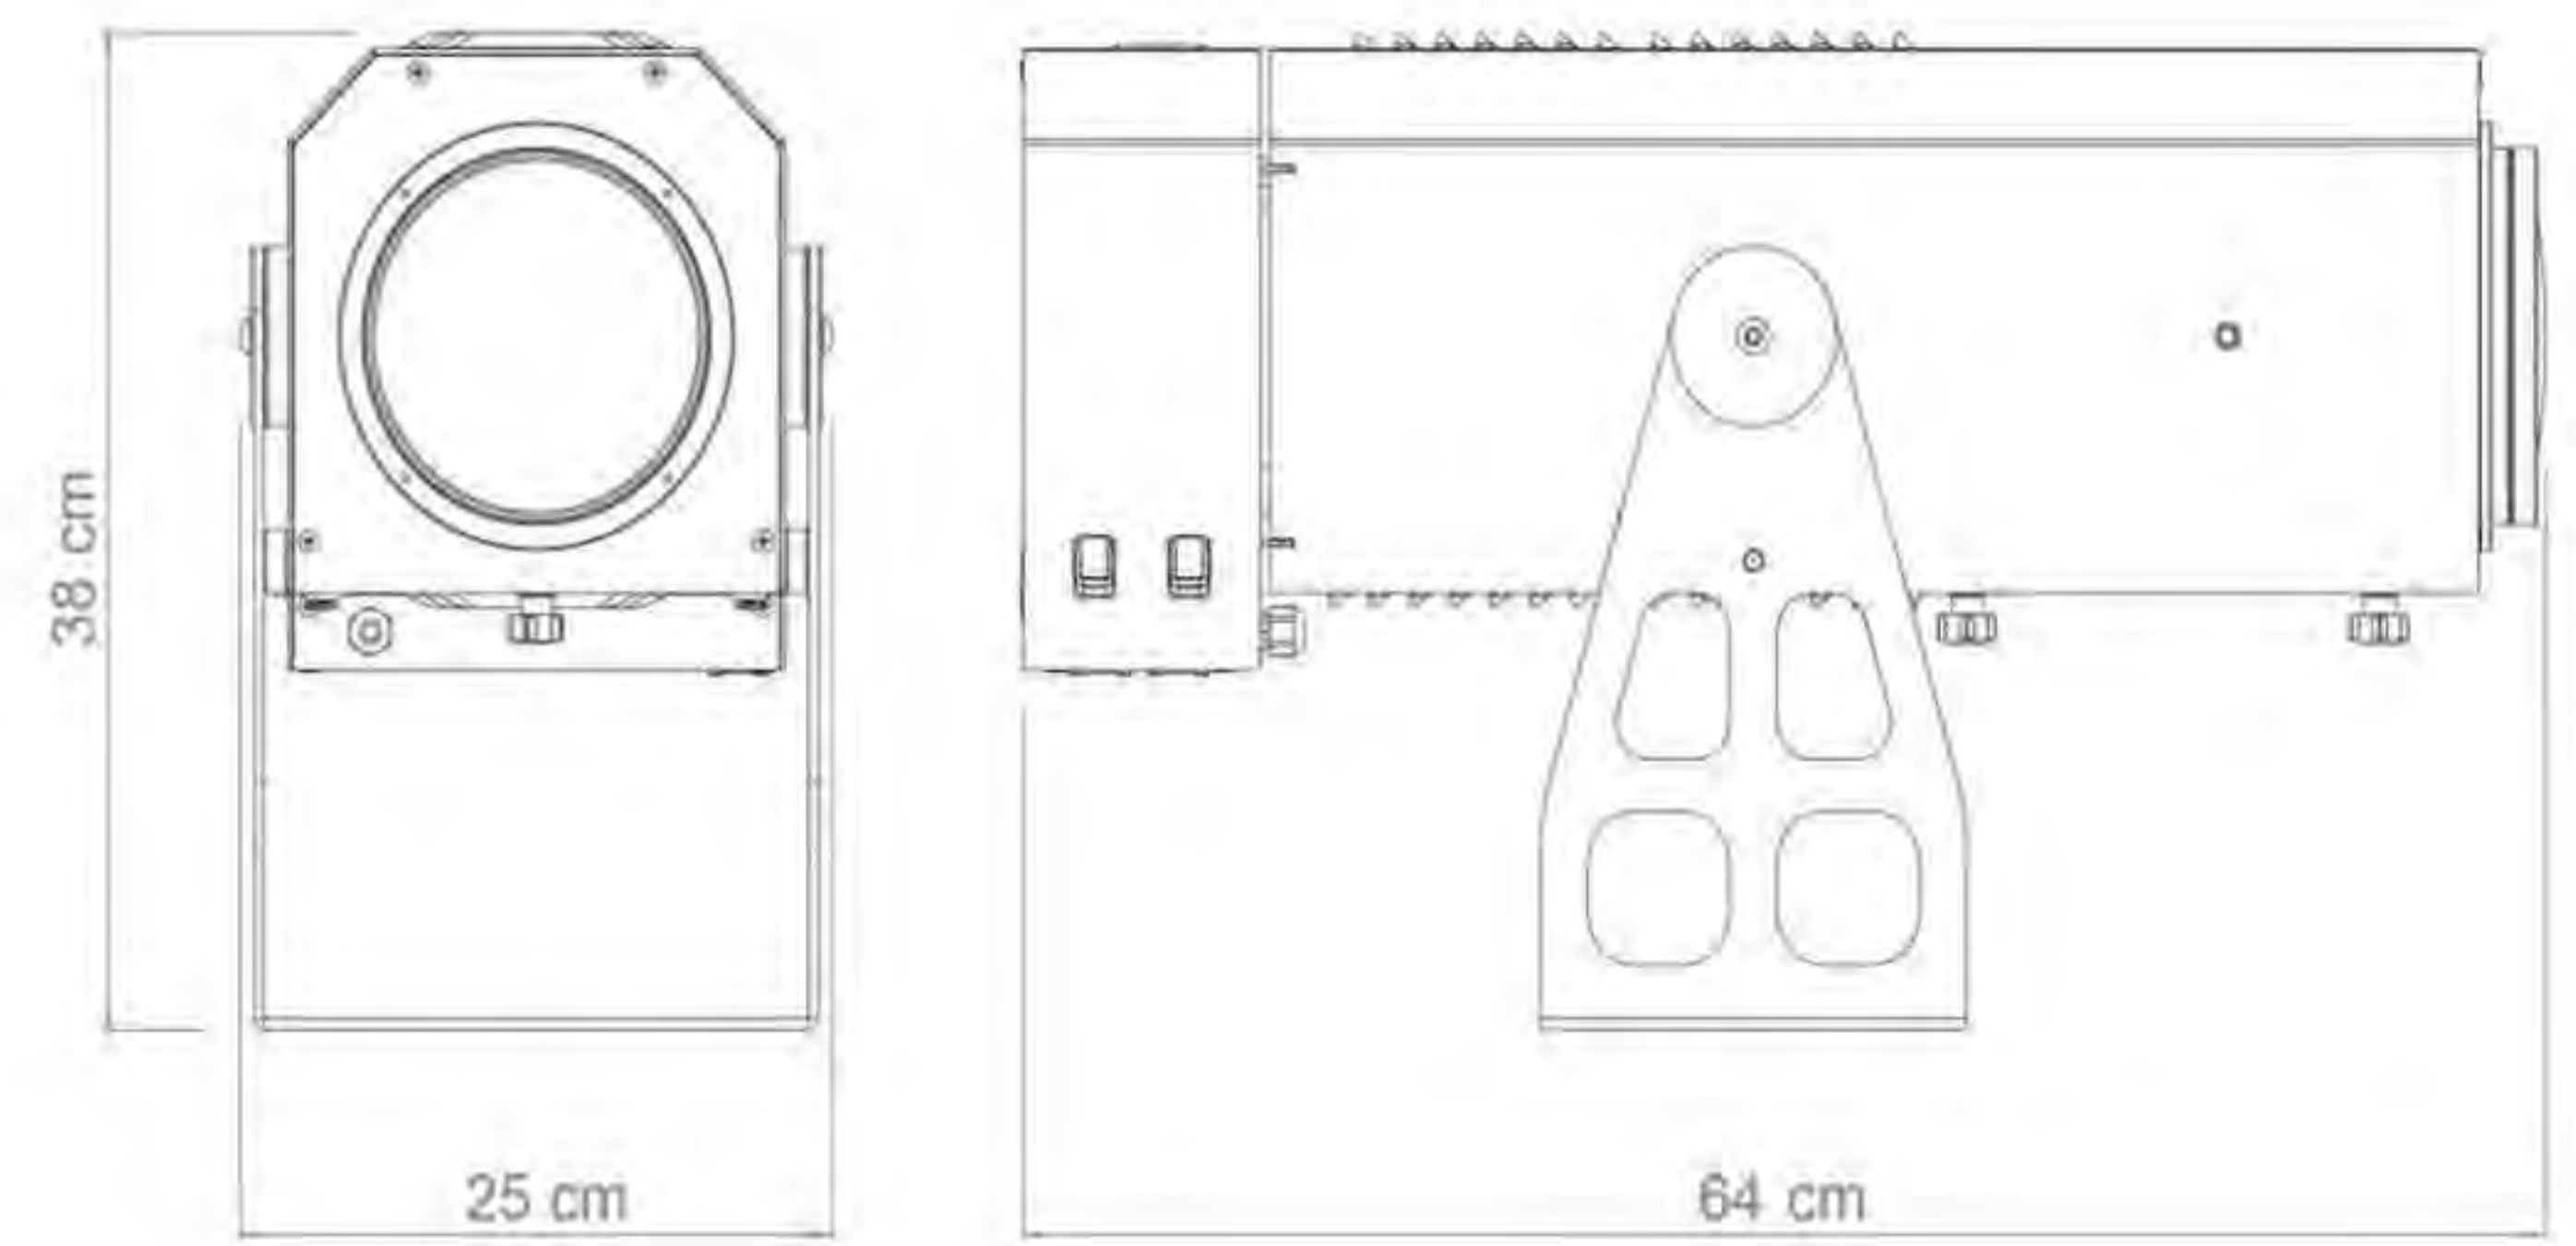

It is by far the brightest, most versatile and efficient among the architectural projectors on the market today. With its 93000 lux at 5 meters and the powerful Zoom (9° - 53°), it can be used both for very long distance (even more than 1km) and for very large projections at a short distance. Equipped with electronic ballast and aluminum structure, and with only 15 kg of weight, it is extremely handy and easy to install. It has a complete range of accessories including rain cover, pole brackets, image change, animation effect.

Size & Weight

Dimensioni & Peso

Length <i>Lunghezza</i>	64 cm
Width <i>Larghezza</i>	25 cm
Height <i>Altezza</i>	38 cm
Weight <i>Peso</i>	15 kg

Construction

Dati Strutturali

Material <i>Materiale</i>	GOLUX Aluminium <i>Alluminio</i>
Finishing <i>Finitura</i>	GOLUX Opaque <i>Opaca</i>
Color <i>Colore</i>	GOLUX Black <i>Nero</i>